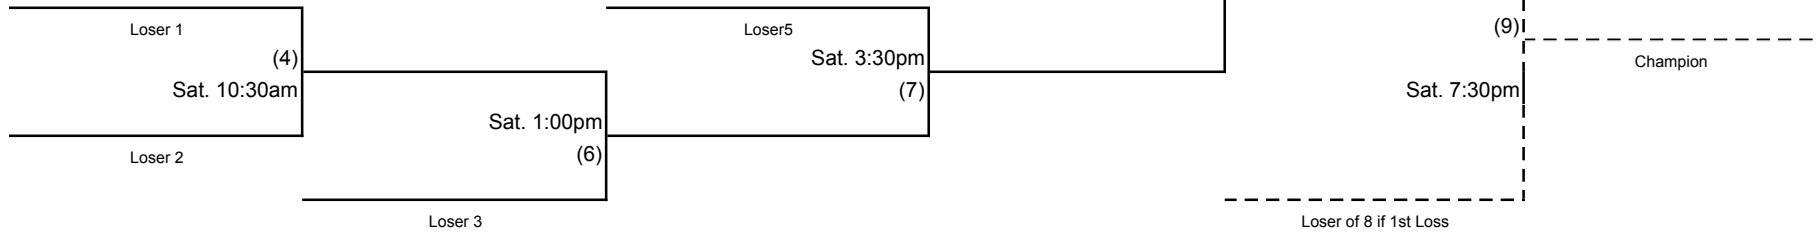

WOMEN'S TEAMS

2010
Slovak Catholic Sokol
International Softball
Tournament

July 17-18, 2010
Kirby Park * Wilkes-Barre, PA

Winner's Bracket

Loser's Bracket

All Games will be played on Field #4

4:45 MASS (at Kirby Park)