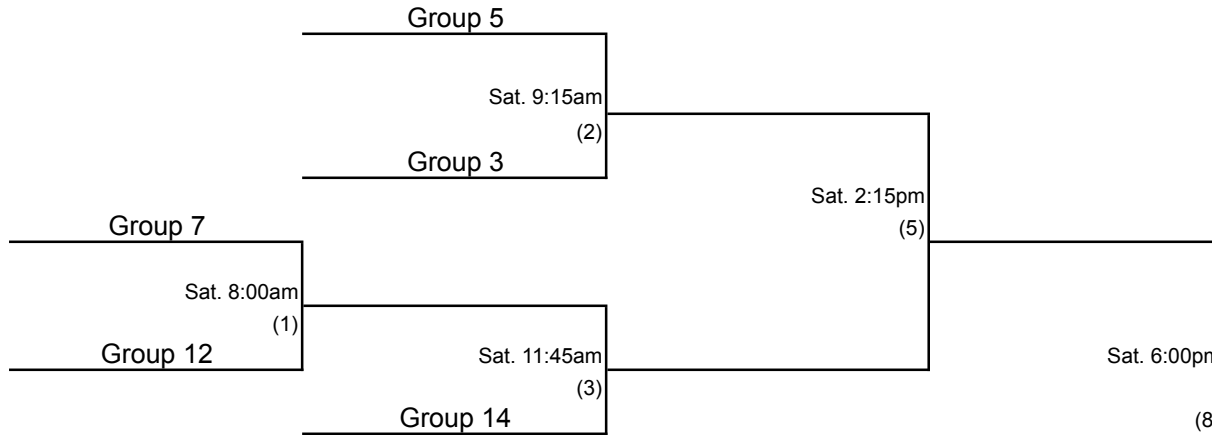

WOMEN'S TEAMS

2010
Slovak Catholic Sokol
International Softball
Tournament

July 17-18, 2010
Kirby Park * Wilkes-Barre, PA

Winner's Bracket

Loser's Bracket

All Games will be played on Field #4

4:45 MASS (at Kirby Park)

MEN'S TEAMS

Winner's Bracket

Losers Bracket

2010
Slovak Catholic Sokol
International Softball
Tournament

July 17-18, 2010
Kirby Park * Wilkes-Barre, PA

Champion