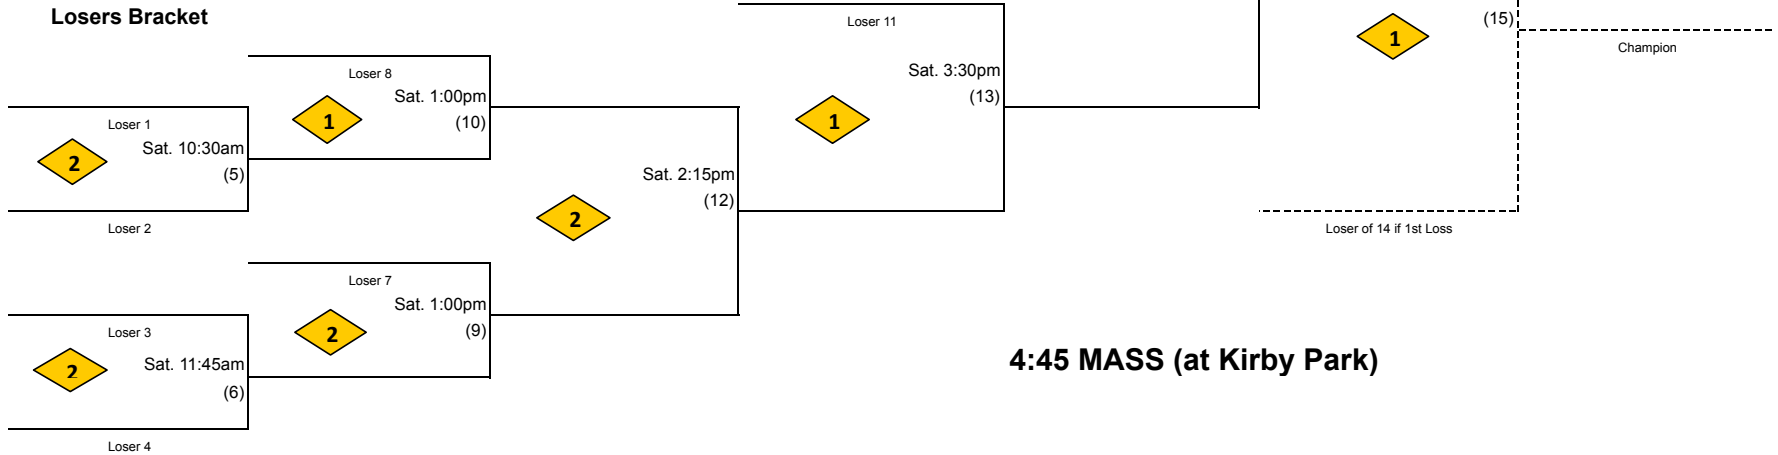

WOMEN'S TEAMS

2010
Slovak Catholic Sokol
International Softball
Tournament

July 17-18, 2010
Kirby Park * Wilkes-Barre, PA

Winner's Bracket

Loser's Bracket

All Games will be played on Field #4

4:45 MASS (at Kirby Park)

MEN'S TEAMS

Winner's Bracket

Losers Bracket

2010
Slovak Catholic Sokol
International Softball
Tournament

July 17-18, 2010
Kirby Park * Wilkes-Barre, PA

Champion