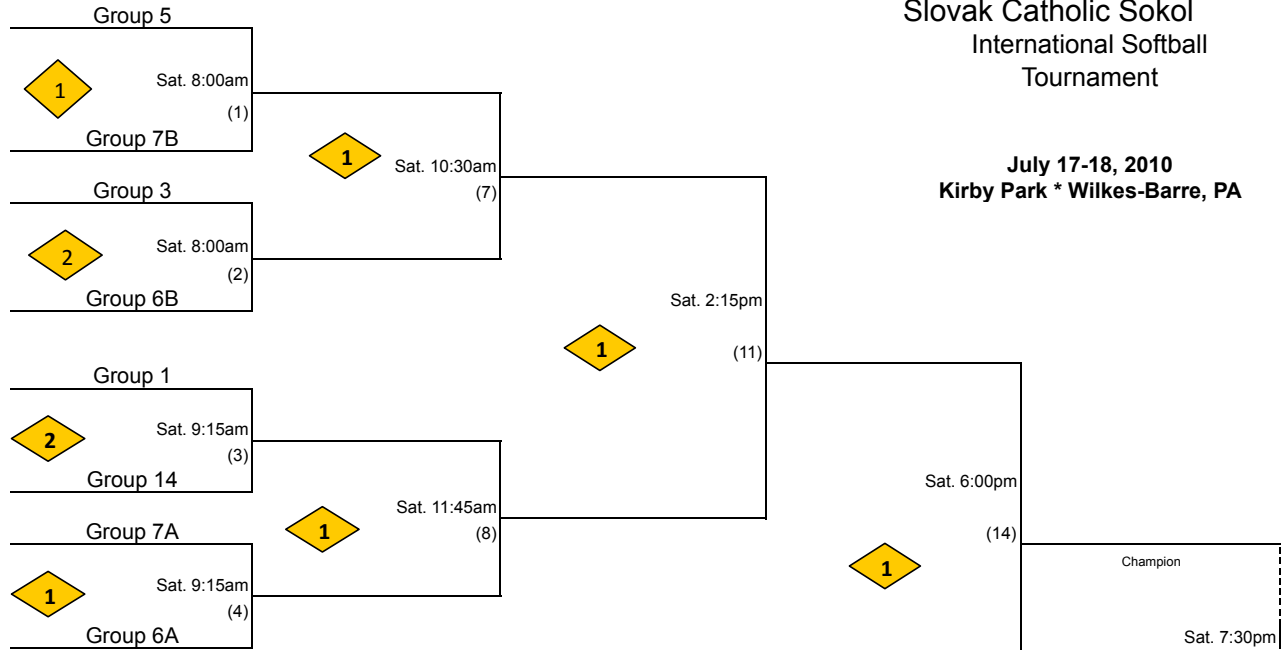

WOMEN'S TEAMS

2010
Slovak Catholic Sokol
International Softball
Tournament

July 17-18, 2010
Kirby Park * Wilkes-Barre, PA

Winner's Bracket

Loser's Bracket

All Games will be played on Field #4

4:45 MASS (at Kirby Park)

MEN'S TEAMS

Winner's Bracket

Losers Bracket

2010
Slovak Catholic Sokol
International Softball
Tournament

July 17-18, 2010
Kirby Park * Wilkes-Barre, PA

Champion